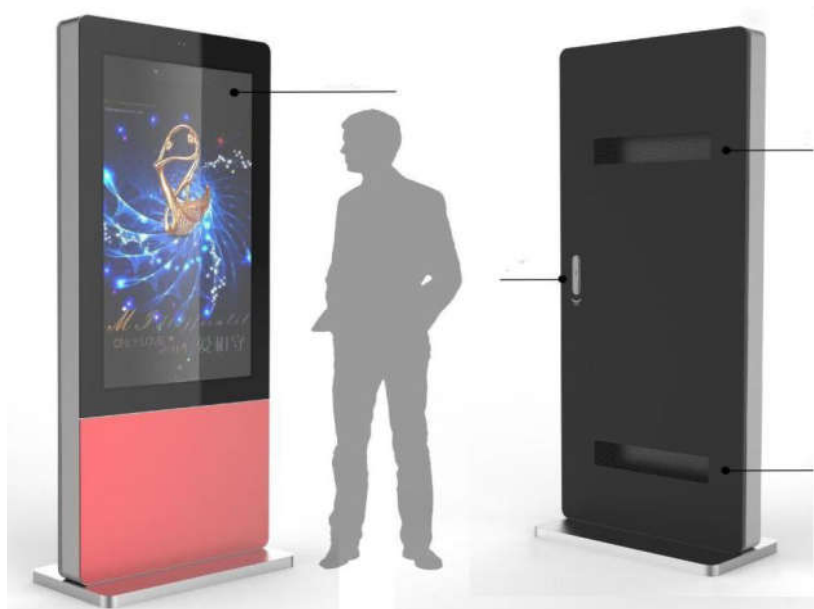

ID_Totem_Out

Outdoor TV totem with pedestal

€8,700.00 + VAT

PRODUCT SHEET

Outdoor floor totem

High Brightness: Clearly visible in sunlight during the day, the brightness can reach up to 4000 nits;
Dustproof and Waterproof: The entire machine is designed to be enclosed to prevent external dust and water from entering the machine; the protection level is IP55;

Easy to use: The player can auto-start, auto-off and auto-play;

Intelligent temperature control: Temperature control board and fan speed control board are installed in the machine, which can automatically adjust the internal temperature of the machine;

www.ideaopen.it itideaopensrl@gmail.com

Page 1 of 2

Strong anti-corrosion ability.

Product benefits:

High brightness LED backlit LCD screen;

AR glass, with a thickness of only 6-10 mm;

High Resolution: 2K (1920*1080) and 4K (3840*2160) resolution;

Built-in standalone playback card,

All-metal profile structure

Technical features:

Metal structure

Hardware and Software:

Control unit

Wifi router

Best regards